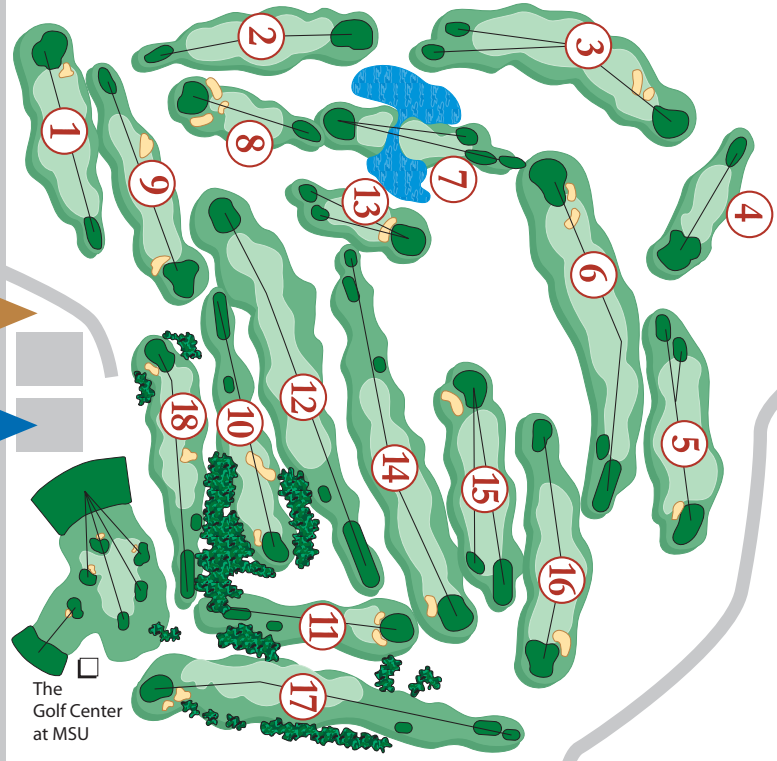

SPARTAN INVITE

Michigan State University
Forest Akers East Golf Course

PUBLIC PARKING AND SHUTTLE PICK-UP

Lot 89 - where fans can
pick up the shuttle or walk
across the street

PUBLIC ENTRANCE off of Mt. Hope Rd.

Mt. Hope Rd.

Harrison Rd.

Farm Lane Rd.

TEAM BUS DROP-OFF AND TEAM CHECK-IN

PUBLIC ENTRANCE AND SHUTTLE DROP-OFF off of Harrison Rd.

Harrison Rd.

The Golf Center
at MSU

BUS PARKING at East Pavilion lot

Farm Lane Rd.

Forest Rd.