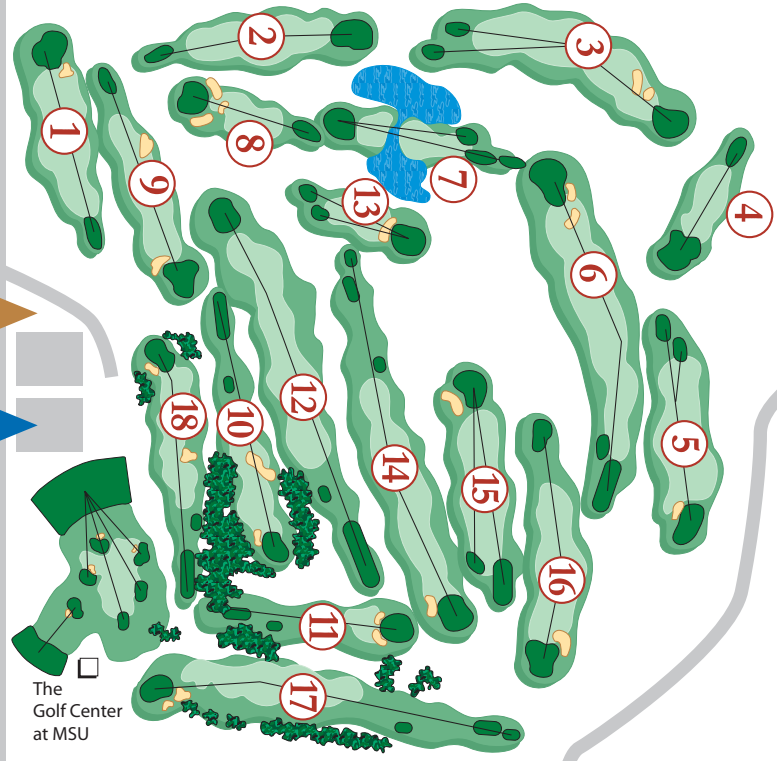

SPARTAN INVITE

Michigan State University
Forest Akers East Golf Course

PUBLIC PARKING AND SHUTTLE PICK-UP

Lot 89 - where fans can
pick up the shuttle or walk
across the street

PUBLIC ENTRANCE off of Mt. Hope Rd.

Mt. Hope Rd.

Harrison Rd.

Farm Lane Rd.

TEAM BUS DROP-OFF AND TEAM CHECK-IN

PUBLIC ENTRANCE AND SHUTTLE DROP-OFF off of Harrison Rd.

Harrison Rd.

The Golf Center
at MSU

BUS PARKING at East Pavilion lot

Farm Lane Rd.

Forest Rd.